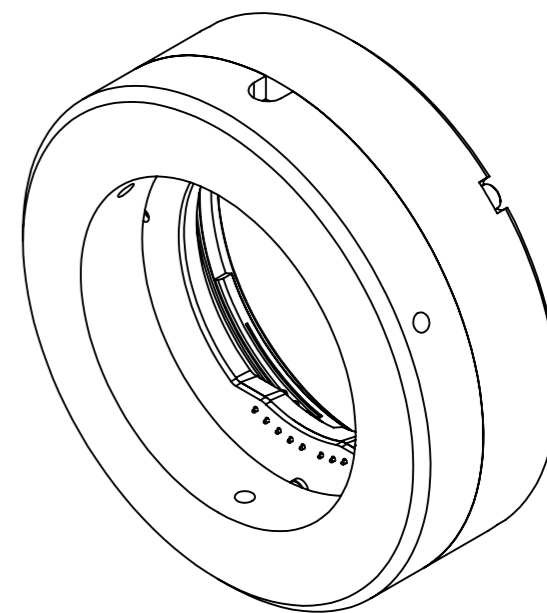

Focal Plane

44
0

UNLESS OTHERWISE SPECIFIED: DIMENSIONS ARE IN MILLIMETERS SURFACE FINISH: TOLERANCES: LINEAR: ANGULAR:			FINISH:		DEBURR AND BREAK SHARP EDGES		 TITLE: Birger Canon EF Adapter for AVT Prosilica Camera Uncontrolled: 20 October 2017	
DRAWN	NAME	SIGNATURE	DATE					
CHK'D								
APPV'D								
MFG								
Q.A					MATERIAL:		DWG NO. rd-ef1-ap1-x	
					WEIGHT:		SCALE:1:1	
							SHEET 1 OF 1	